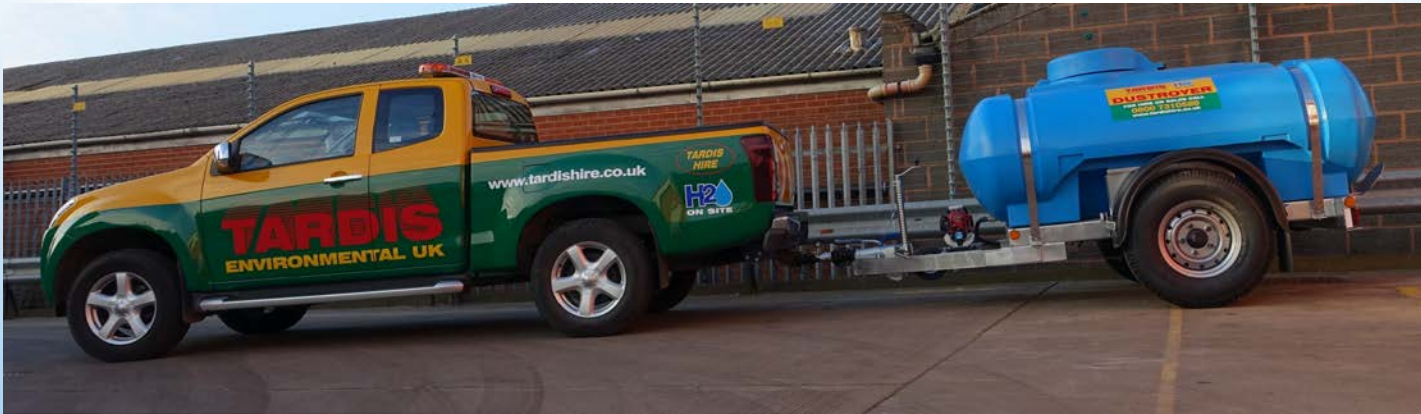

- Based on a 2000 litre road towable water bowser
 - Water spray powered by a compact petrol driven motor
 - Provides a wide spray band of dust suppression.
 - Easy to operate.
- Weight (Fully Loaded) : 2500kgs