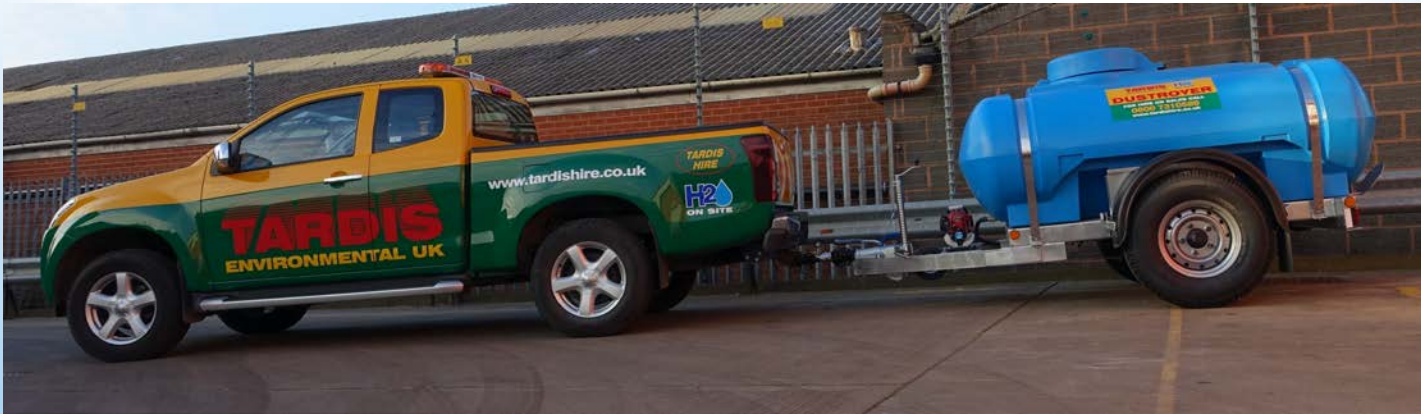

- Based on a 2000 litre road towable water bowser
- Water spray powered by a compact petrol driven motor
- Provides a wide spray band of dust suppression.
- Easy to operate.

Weight (Fully Loaded) : 2500kgs