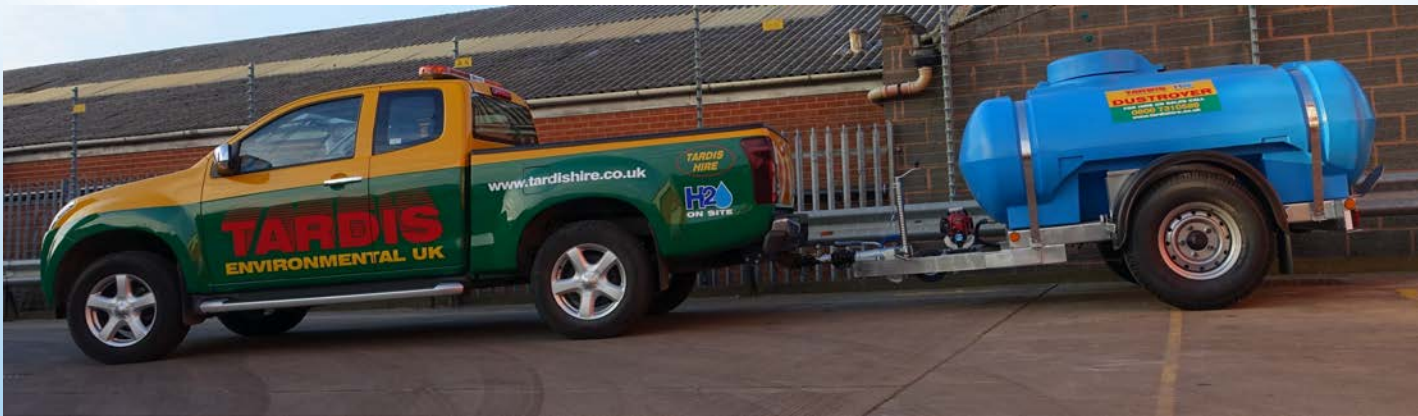

TARDIS DUSTROYER 2000 LITRE DUST SUPPRESSION SYSTEM

Only suitable plant machinery can be used to pull bowzers, always check you have suitable equipment on site with the capabilities to pull hired in bowzers.

- Based on a 2000 litre road towable water bowser
- Water spray powered by a compact petrol driven motor
- Provides a wide spray band of dust suppression.
- Easy to operate.

Weight (Fully Loaded) : 2500kgs