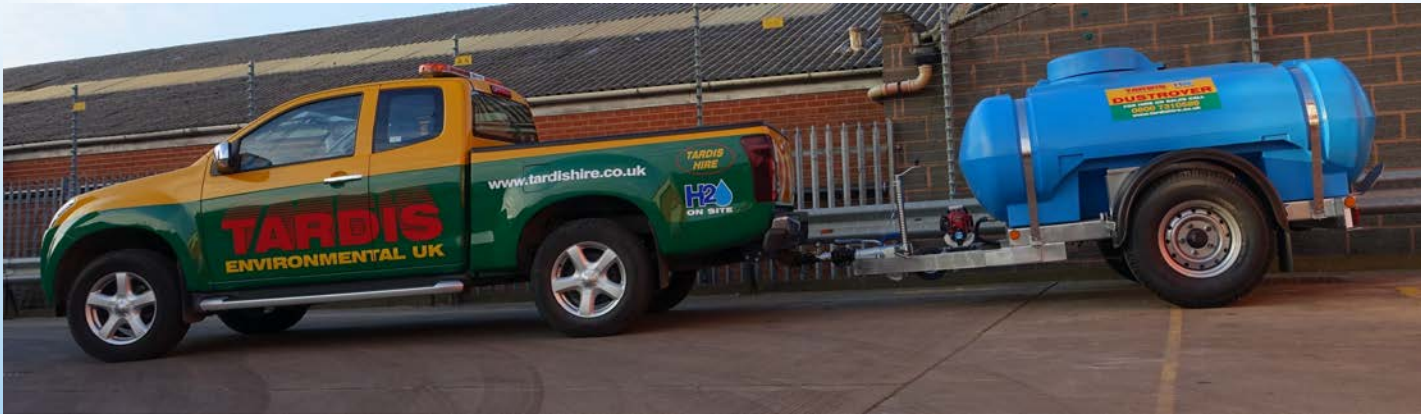

TARDIS DUSTROYER 2000 LITRE DUST SUPPRESSION SYSTEM

Only suitable plant machinery can be used to pull bowsters, always check you have suitable equipment on site with the capabilities to pull hired in bowsters.

- Based on a 2000 litre road towable water bowser
- Water spray powered by a compact petrol driven motor.
- Provides a wide spray band of dust suppression.
- Easy to operate.

Click to see the demonstration video.

Weight (Fully Loaded) : 2500kgs

Suitable for:

- Construction sites
- Factory units
- Approach roads

Anywhere that dust creates a hazard to health.

TDDSS –APR 2017